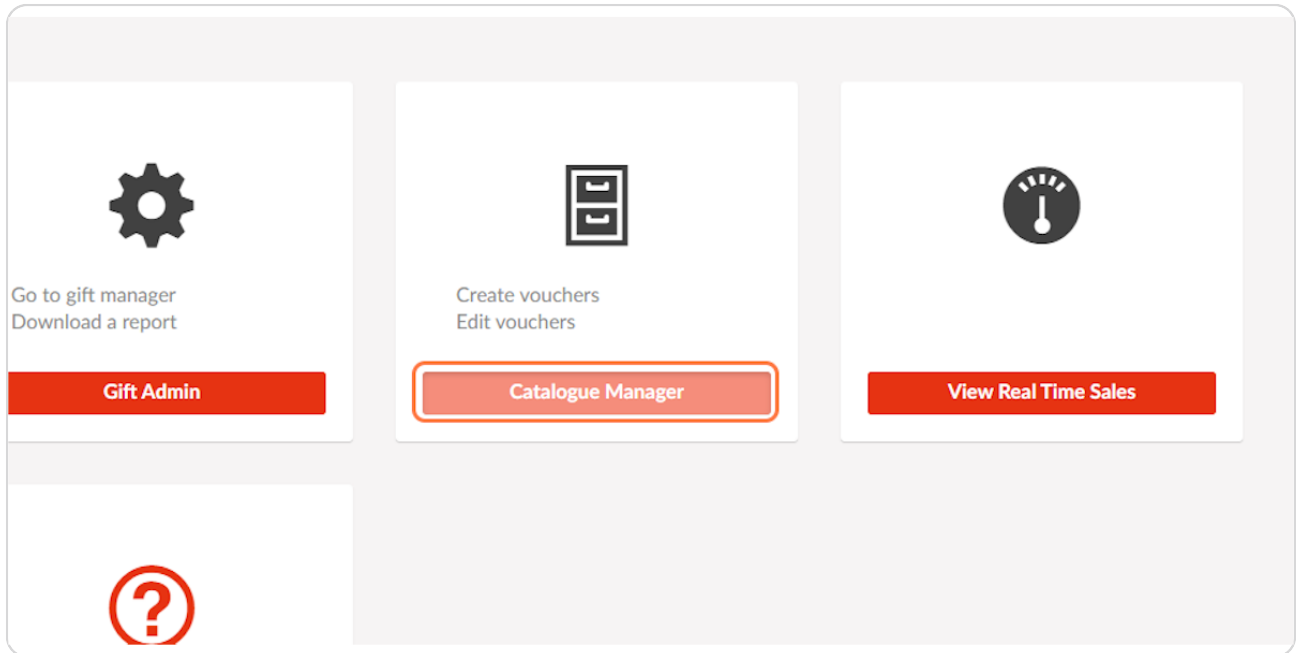

STEP 1

[Login to the system - https://p4.skchase.com/giftapp](https://p4.skchase.com/giftapp)

STEP 2

Click on MANAGEMENT

STEP 3

Click on **CATALOGUE MANAGER**

STEP 4

Click on the **ARROW** next to Vouchers

STEP 5

Click on the ARROW next to your hotel name

STEP 6

Click on the ARROW next to the catalogue to open it

STEP 7

Click on the voucher you would like to add limited availability to

STEP 8

Click on **STATUS** tab