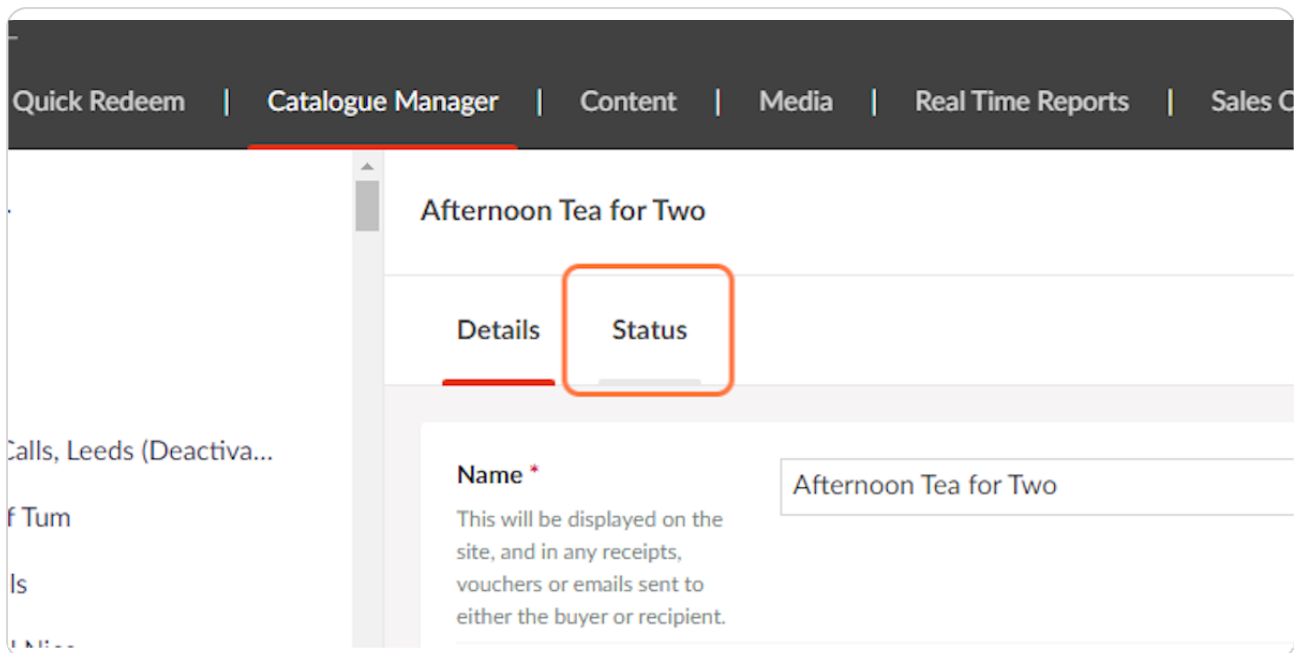

STEP 5

Click on the ARROW next to your hotel name

STEP 6

Click on the ARROW next to the catalogue to open it

STEP 7

Click on the voucher you would like to add limited availability to

STEP 8

Click on **STATUS** tab